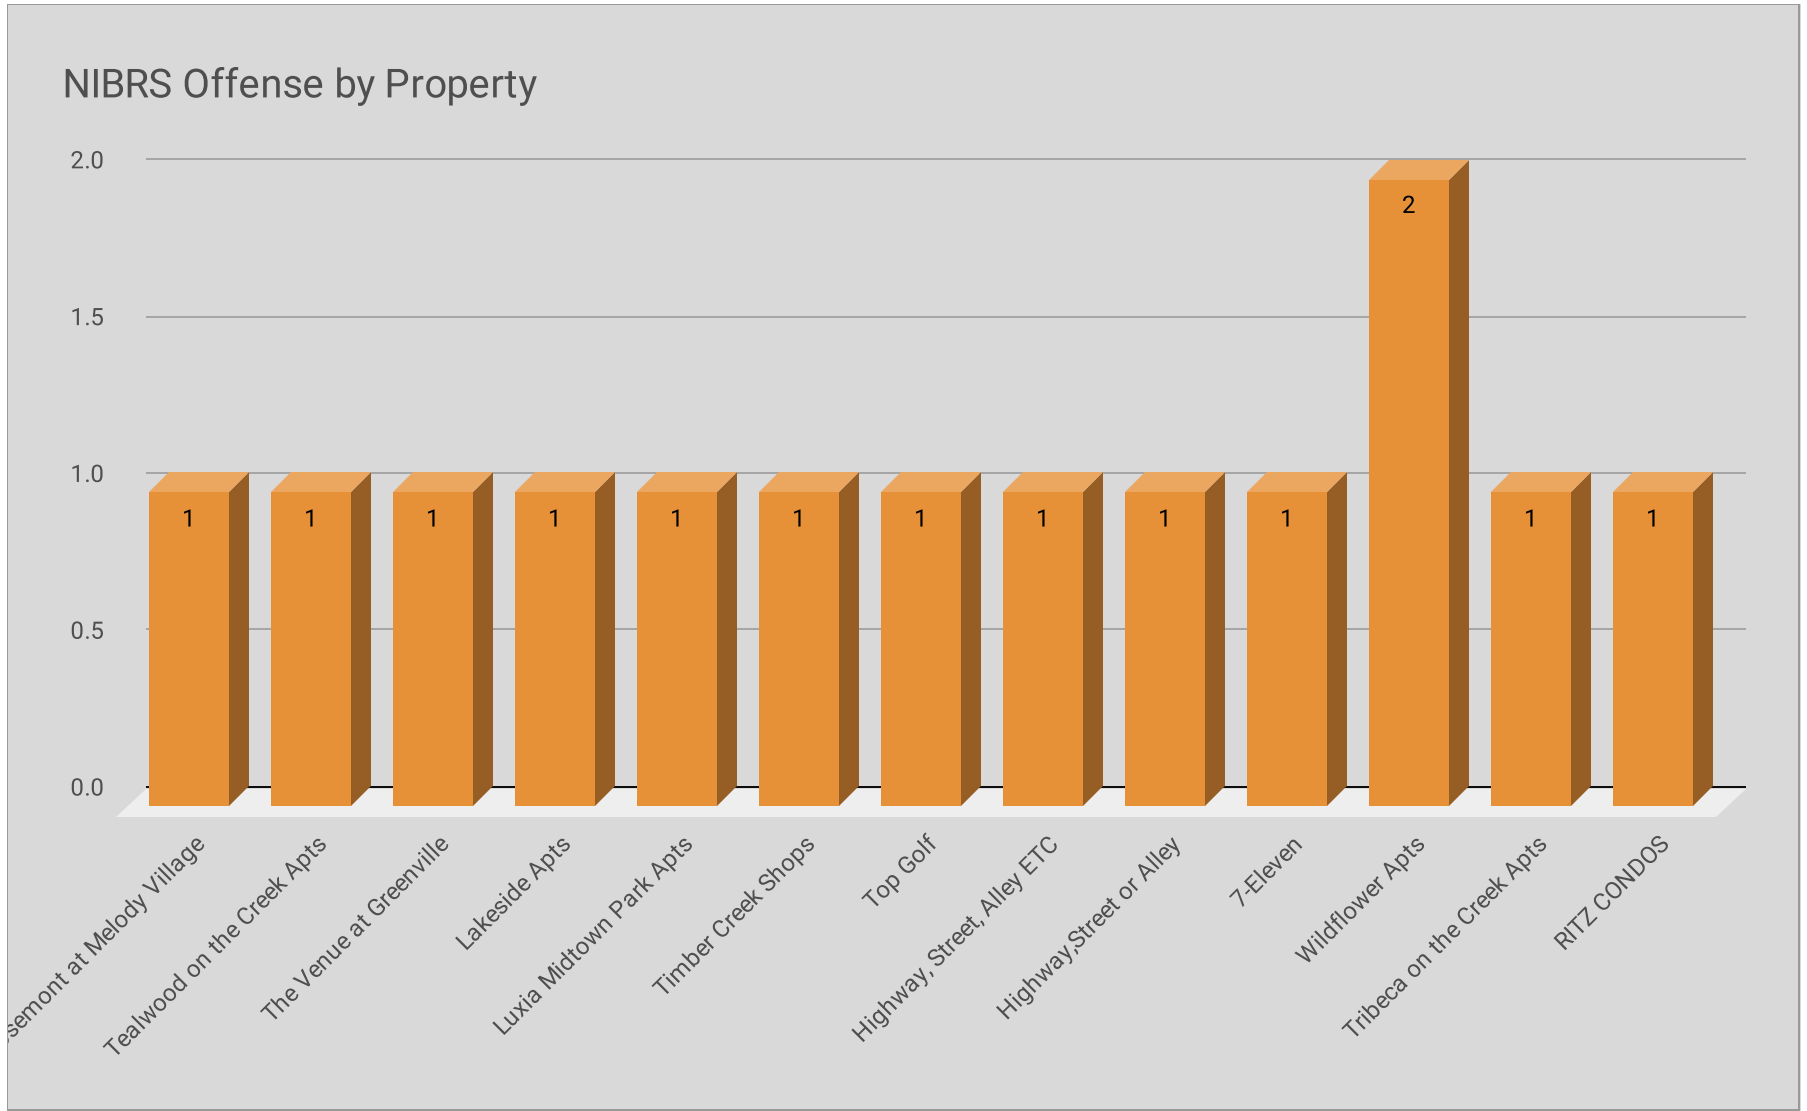

LOCATION	PREMISE	OFFENSE	ADDRESS	DATE	TIME	REPORTING AREA	SERVICE #
Rosemont at Melody Village	Apartment Parking Lot	BMV	5929 MELODY LN	4/4/2022	5:30:00 PM	1084	059111-2022
Tealwood on the Creek Apts	Apartment Parking Lot	BMV	6050 MELODY LN	4/6/2022	8:00:00 PM	4529	060673-2022
The Venue at Greenville Apts	Apartment Parking Lot	UUMV	5759 PINELAND DR	4/6/2022	10:00:00 PM	1063	061053-2022
Lakeside Apts	Apartment Complex/Building	AGG ASSAULT - NFV	9600 GOLF LAKES TRL	4/6/2022	8:30:00 PM	1062	060288-2022
Luxia Midtown Park Apts	Apartment Residence	BURGLARY-RESIDENCE	8107 MANDERVILLE LN	4/7/2022	10:30:00 AM	1038	061099-2022
Timber Creek Shops	Retail Store	SHOPLIFTING	6185 RETAIL RD	4/7/2022	4:30:00 PM	4529	060846-2022
Top Golf	Bar/NightClub/DanceHall ETC.	UUMV	8787 PARK LN	4/8/2022	9:00:00 PM	1072	061692-2022
Highway, Street, Alley ETC	Highway, Street, Alley ETC	AGG ASSAULT - NFV	6031 PINELAND DR	4/9/2022	4:00:00 AM	4527	061850-2022
Highway,Street or Alley	Highway, Street, Alley ETC	UUMV	8100 MANDERVILLE LN	4/9/2022	8:00:00 PM	1038	063506-2022
7-Eleven	Convenience Store	ROBBERY-INDIVIDUAL	8440 PARK LN	4/9/2022	6:15:00 AM	1084	062714-2022
Wildflower Apts	Apartment Complex/Building	BURGLARY-RESIDENCE	8565 PARK LN	4/9/2022	3:00:00 PM	4527	062364-2022
Tribeca on the Creek Apts	Apartment Complex/Building	UUMV	6260 MELODY LN	4/10/2022	4:30:00 AM	4529	063069-2022
RITZ CONDOS	Condominium/Townhome Park	ROBBERY-INDIVIDUAL	6122 RIDGECREST RD	4/10/2022	12:05:00 AM	1084	062397-2022
Wildflower Apts	Apartment Complex/Building	ROBBERY-INDIVIDUAL	6031 PINELAND DR	4/10/2022	9:30:00 PM	4527	062994-2022

NIBRS by Type

NIBRS Offense by Reporting Area

WEEKLY COMPARISON

■ Total Incidents ■ Violent Incidents